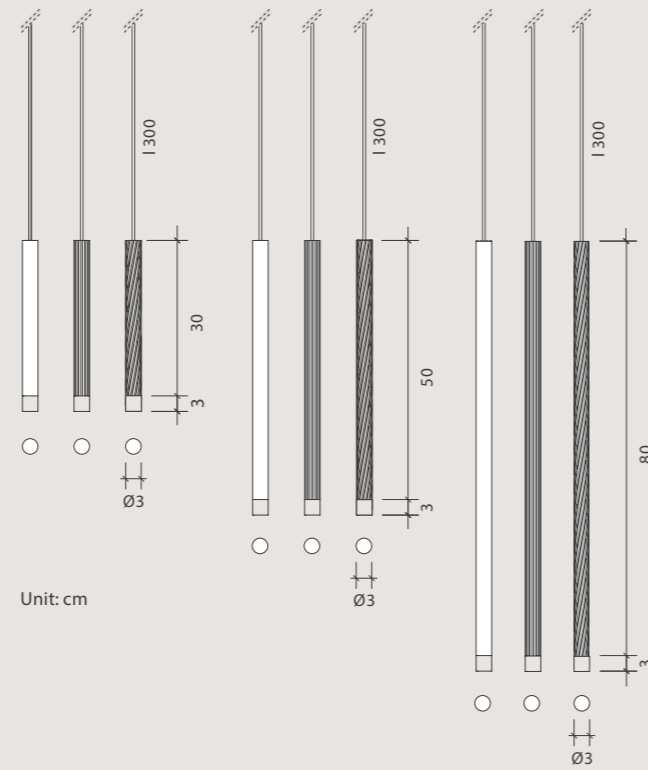

Diffusore realizzato in metacrilato trasparente PMMA con sorgente luminosa LED integrata 5W 3000K CRI>90. Cavo nero standard con lunghezza 3 m.

A seconda del numero di lampade installate, la sospensione può essere fornita con diversi rosoni di forma rotonda e lineare ed i relativi alimentatori dimmerabili TRIAC alloggiati all'interno. Possibili composizioni libere da 3 e 6 luci abbinata a rosoni in metallo verniciato bianco.

TØBTWIST 80

Polished Brass TB80T153
Black Nickel TB80T157
Bronzed Brass TB80T176

Rosone & Driver NON incluso / Ceiling Rose & Driver NOT included

LINEARITY AND ELEGANCE AS ESSENCE OF LIGHT

Suspension lamp in three lengths 33, 53 and 83 cm available in smooth (LINE), grooved (STRIPES) and twisted brass (TWIST).

Diffuser in transparent methacrylate PMMA with integrated LED light source 5W 3000K CRI>90. Standard black cable 3 m length.

According to the number of lamps installed, the suspension can be supplied with round and linear ceiling roses and TRIAC dimmable electronic driver housed inside. Available compositions of 3 and 6 lights combined with metal ceiling roses in White FT.