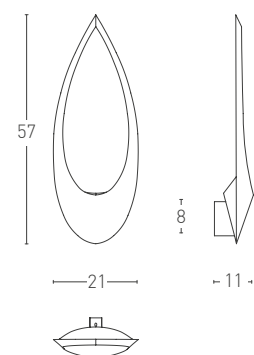

Units: cm

Finishes

- 102 Matte black
- 106 Matte white
- 115R FT Sand Grey

Electronic driver

LED Light Engine Dimmable TRIAC

Light source

LED

LED 15W 100/120V or 220/240V
1155lm 3000K CRI>90