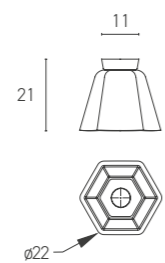

FLO'

CEILING C1 / C3 / C7

Flo' is available in three variations from 1, 3, to 7 cells in its ceiling version. The structure is made of satin brass with flock diffuser available in bordeaux, champagne, rose, petrol and grey colors.

Nella versione a plafoniera, **Flo'** è disponibile in tre differenti varianti ad 1 cella, 3 celle o 7 celle. La struttura è realizzata in ottone satinato e il diffusore floccato è disponibile nelle finiture bordeaux, champagne, rosa, petrolio e grigio.

FLO' C1