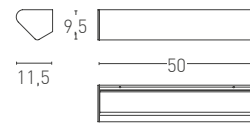

GILLES, a series of bracket lamps in extruded aluminum. Its shape provide a single or a double light beam. LED light source CRI>90, colour temperature 2700K or 3000K, dimmable TRIAC. Available in four standard lengths: GILLES S - 14 cm, GILLES - 26 cm, GILLES L - 38 cm, GILLES XL - 50 cm, GILLES XXL - 146 cm. Finish in White Fine Textured. Other finishes upon request.

GILLES S

GILLES

GILLES L

GILLES XL

GILLES XXL

Units: cm

Finishes

- 105 White FT (Standard)
- Other finishes on request.