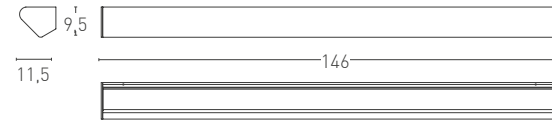

GILLES, a series of bracket lamps in extruded aluminum. Its shape provide a single or a double light beam. LED light source CRI>90, colour temperature 2700K or 3000K, dimmable TRIAC. Available in four standard lengths: GILLES S - 14 cm, GILLES - 26 cm, GILLES L - 38 cm, GILLES XL - 50 cm, GILLES XXL - 146 cm. Finish in White Fine Textured. Other finishes upon request.

GILLES S

GILLES

GILLES L

GILLES XL

GILLES XXL

Units: cm

Finishes

- 105 White FT (Standard)
- Other finishes on request.