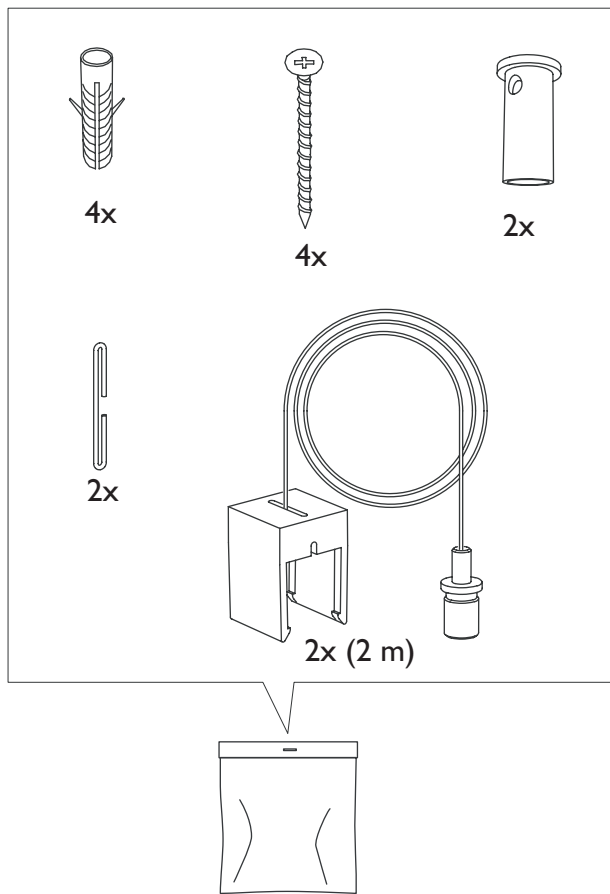

LIGHT SOURCE

MORGANA S:	LED - 32W - 2700K or 3000K - 220-240V 50/60 Hz
MORGANA M:	LED - 40W - 2700K or 3000K - 220-240V 50/60 Hz
MORGANA L:	LED - 48W - 2700K or 3000K - 220-240V 50/60 Hz

CERTIFICATION

MADE IN ITALY	Certified production in Italy
	Class I
	Fixture fitted for direct assembly on normally inflammable surfaces.
IP20	Protected against the entry of solid objects larger than 12mm. No protection against the ingress of water.
CE	Product conforms to European Directive Community
ERC	Certification of conformity for the Euroasian Custom Union