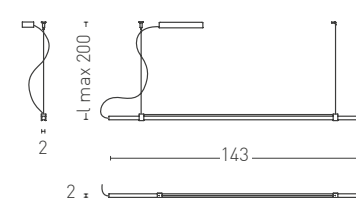

Disponibile in tre lunghezze:
MORGANA S - 143 cm
MORGANA M - 176 cm
MORGANA L - 209 cm

Cavo di alimentazione trasparente.
Alimentatore dimmerabile TRIAC incluso.

MORGANA, eclectic and slight suspension in natural or black anodized aluminum extruded. Opal White PMMA diffuser, light beam adjustable upward or downward. LED light source with colour temperature 2700K or 3000K, CRI>90.

*Available in three lengths:
MORGANA S - 143 cm
MORGANA M - 176 cm
MORGANA L - 209 cm
Transparent power cable.
Dimmable TRIAC power supply included.*

MORGANA S

MORGANA M

MORGANA L

Units: cm

Finishes

- 172 Natural anodized aluminum
- 174 Black anodized aluminum