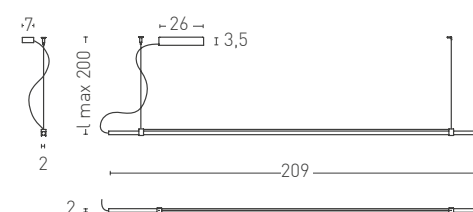

Disponibile in tre lunghezze:
MORGANA S - 143 cm
MORGANA M - 176 cm
MORGANA L - 209 cm

Cavo di alimentazione trasparente.
Alimentatore dimmerabile TRIAC incluso.

MORGANA, eclectic and slight suspension in natural or black anodized aluminum extruded. Opal White PMMA diffuser, light beam adjustable upward or downward. LED light source with colour temperature 2700K or 3000K, CRI>90.

*Available in three lengths:
MORGANA S - 143 cm
MORGANA M - 176 cm
MORGANA L - 209 cm
Transparent power cable.
Dimmable TRIAC power supply included.*

MORGANA S

MORGANA M

MORGANA L

Units: cm

Finishes

- 172 Natural anodized aluminum
- 174 Black anodized aluminum