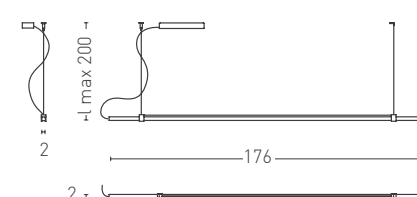

Disponibile in tre lunghezze:
MORGANA S - 143 cm
MORGANA M - 176 cm
MORGANA L - 209 cm

Cavo di alimentazione trasparente.
Alimentatore dimmerabile TRIAC incluso.

MORGANA, eclectic and slight suspension in natural or black anodized aluminum extruded. Opal White PMMA diffuser, light beam adjustable upward or downward. LED light source with colour temperature 2700K or 3000K, CRI>90.

*Available in three lengths:
MORGANA S - 143 cm
MORGANA M - 176 cm
MORGANA L - 209 cm
Transparent power cable.
Dimmable TRIAC power supply included.*

MORGANA S

MORGANA M

MORGANA L

Units: cm

Finishes

- 172 Natural anodized aluminum
- 174 Black anodized aluminum