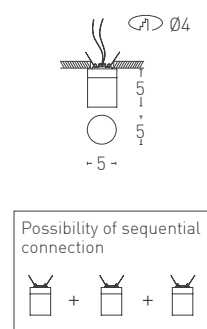

PALLINO 21-I