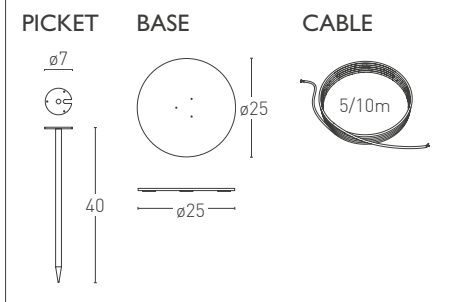

TAKÉ OPEN AIR 03/10/11/21

Design VillaTosca

TAKÉ OPEN AIR è il sistema di illuminazione per esterni con sistema di ancoraggio al terreno personalizzabile. La lampada può essere appoggiata al terreno con l'accessorio base o tramite l'accessorio picchetto - PICKET.

È disponibile per parete e in tre diverse altezze.

TAKÉ OPEN AIR is an outdoor lighting system with possibility of customized ground anchoring. The lamp can be placed in the ground using the steel base or the picket. It is available for wall bracket and in three different heights.

Units: cm

Accessories for 03/10/11