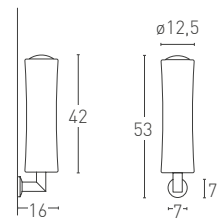

TAKÉ OPEN AIR 03/10/11/21

Design VillaTosca

TAKÉ OPEN AIR è il sistema di illuminazione per esterni con sistema di ancoraggio al terreno personalizzabile. La lampada può essere appoggiata al terreno con l'accessorio base o tramite l'accessorio picchetto - PICKET.

È disponibile per parete e in tre diverse altezze.

TAKÉ OPEN AIR is an outdoor lighting system with possibility of customized ground anchoring. The lamp can be placed in the ground using the steel base or the picket. It is available for wall bracket and in three different heights.

TAKÉ OPEN AIR 21