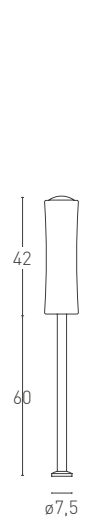

TAKÉ OPEN AIR 10