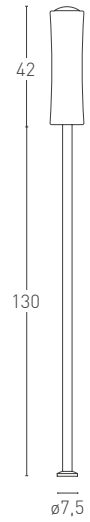

È disponibile per parete e in tre diverse altezze.

TAKÉ OPEN AIR is an outdoor lighting system with possibility of customized ground anchoring. The lamp can be placed in the ground using the steel base or the picket. It is available for wall bracket and in three different heights.

TAKÉ OPEN AIR 21

TAKÉ OPEN AIR 03

TAKÉ OPEN AIR 10

TAKÉ OPEN AIR 11

Units: cm

Accessories for 03/10/11

Finishes

- 173 Dark brown (outdoor use)

Diffuser

PE Polyethylene opal white

Cable

5/10 m on demand

Suggested light source

220/240V E27

100/120V E26

Halogen ECO max 57W