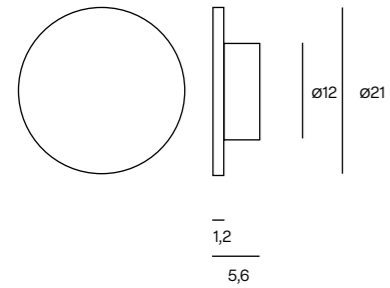

BRAWALL M
Wall lamp