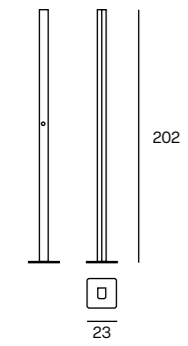

**EGO 11**  
Floor lamp

 **103 Black FT**  
**105 White FT**  
**138 Red-Brown FT**

LED 34W 4080lm 2700K CRI>90  
LED 34W 4080lm 3000K CRI>90  
Push dimmer on the structure

**CE**  **IP20**

Unit: cm

**EGO 12**  
Floor lamp