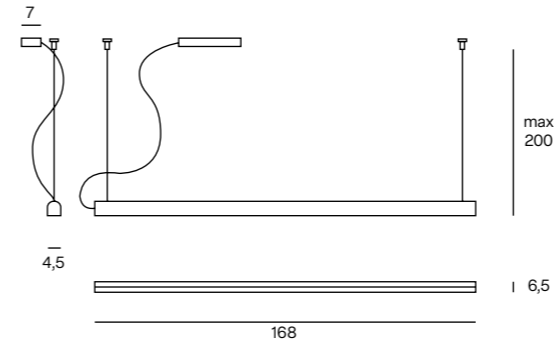

EGO XL
Suspension lamp

103 Black FT
105 White FT
138 Red-Brown FT

LED 34W 4080lm 2700K CRI>90
LED 34W 4080lm 3000K CRI>90
Dimmable TRIAC

CE **Classe I IP20**

Unit: cm