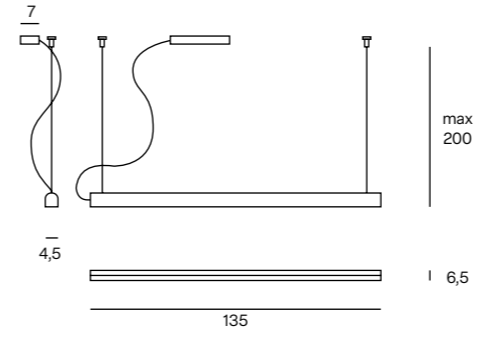

EGO L
Suspension lamp

103 Black FT
105 White FT
138 Red-Brown FT

LED 28W 3360lm 2700K CRI>90
LED 28W 3360lm 3000K CRI>90
Dimmable TRIAC

CE **Classe I IP20**

Unit: cm