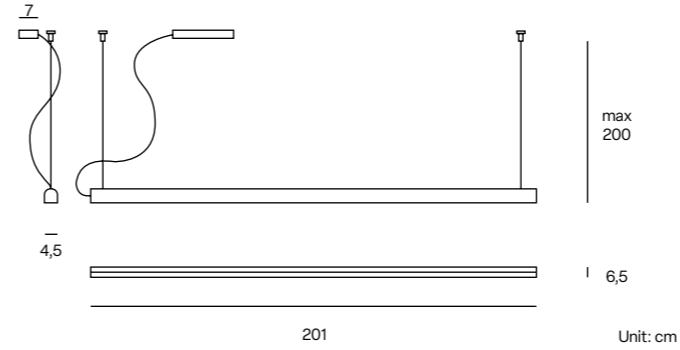

EGO XXL
Suspension lamp

103 Black FT
105 White FT
138 Red-Brown FT

LED 40W 4800lm 2700K CRI>90
LED 40W 4800lm 3000K CRI>90
Dimmable TRIAC

CE **Classe I IP20**

Unit: cm