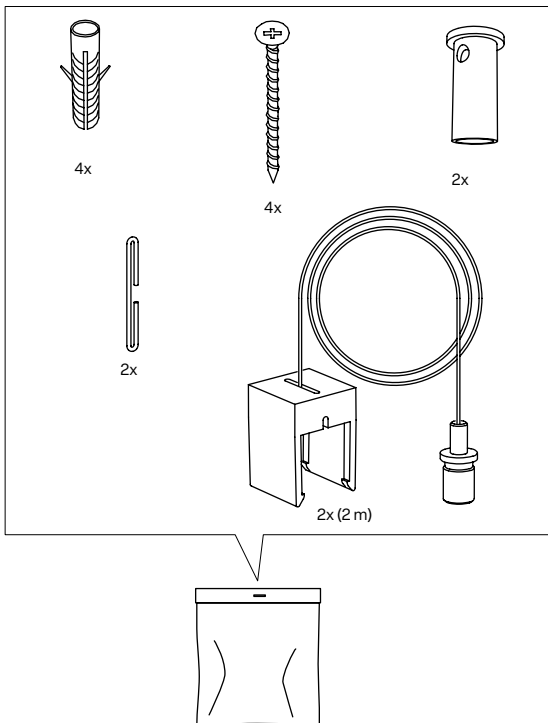

LIGHT SOURCE

MORGANA S	LED - 28W - 2700K or 3000K - 220-240V 50/60 Hz
MORGANA M	LED - 34W - 2700K or 3000K - 220-240V 50/60 Hz
MORGANA L	LED - 40W - 2700K or 3000K - 220-240V 50/60 Hz

CERTIFICATIONS

MADE IN ITALY	Certified production in Italy
Classe I	Class 1
	Fixture fitted for direct assembly on normally inflammable surfaces.
IP20	Protected against the entry of solid objects larger than 12mm. No protection against the ingress of water.
CE	Product conforms to European Directive Community