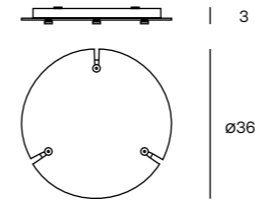

_ ADDITIONAL CEILING ROSES

MULTI 3
Ceiling Rose