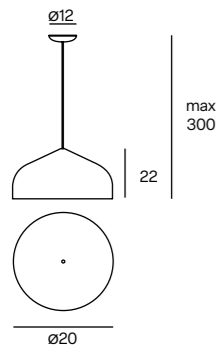

**ODILE 21**  
Wall lamp

- 103 Black FT
  - 105 White FT
  - 126 Sage Green FT
  - 127 Senape FT
  - 175 Painted Bronze
- 1xE27  
Dimmable according to bulb
- Classe I IP20

Unit: cm

**ODILE S**  
Suspension lamp

- 103 Black FT
  - 105 White FT
  - 126 Sage Green FT
  - 127 Senape FT
  - 175 Painted Bronze
- 1xE27  
Dimmable according to bulb
- IP20

Unit: cm

**ODILE M**  
Suspension lamp

- 103 Black FT
  - 105 White FT
  - 126 Sage Green FT
  - 127 Senape FT
  - 175 Painted Bronze
- 1xE27  
Dimmable according to bulb
- IP20