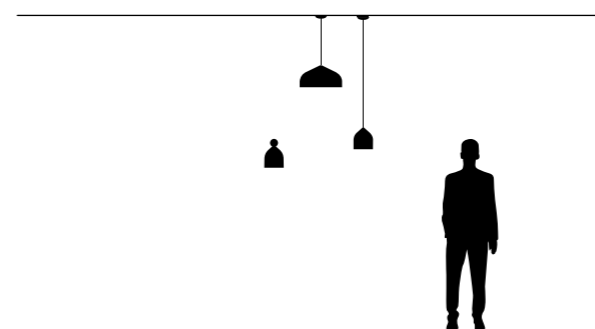

Odile Family

Design P. Cappello

L'EQUILIBRIO DELLA SEMPLICITÀ

Disegnata da Paolo Cappello, Odile equilibra l'eleganza delle forme alla semplicità delle linee. La sua struttura avvolgente e dolce insieme all'utilizzo sapiente del colore rendono l'effetto d'insieme armonioso e delicato.

THE BALANCE OF SIMPLICITY

Designed by Paolo Cappello, Odile balances the elegance of their profiles with linear simplicity. Its enveloping, wispy structure and the refined use of pastel tones makes the overall effect delicate and harmonious.

L'ÉQUILIBRE DE LA SIMPLICITÉ

Dessinée par Paolo Cappello, Odile allie harmonieusement l'élégance des formes et la simplicité des lignes. Ses formes douces et enveloppantes ainsi que l'utilisation habile de la couleur confèrent à l'ensemble un charme harmonieux et délicat.

DIE BALANCE DER EINFACHHEIT

Entworfen von Paolo Cappello, balanciert Odile die Eleganz ihres Profils mit linearer Einfachheit aus. Seine umhüllende, hauchzarte Struktur und die raffinierte Verwendung von Pastelltönen sorgen für eine zarte und harmonische Gesamtwirkung.