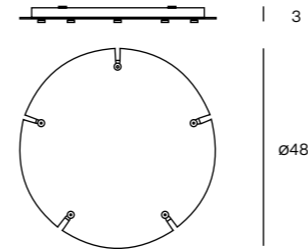

- 103 Black FT
  - 105 White FT
  - 126 Sage Green FT
  - 127 Senape FT
  - 175 Painted Bronze
- 1xE27  
Dimmable according to bulb
- IP20

Unit: cm

**ODILE M**  
Suspension lamp

- 103 Black FT
  - 105 White FT
  - 126 Sage Green FT
  - 127 Senape FT
  - 175 Painted Bronze
- 1xE27  
Dimmable according to bulb
- IP20

Unit: cm

**\_ ADDITIONAL CEILING ROSES**

**MULTI 3**  
Ceiling Rose

105 White FT

Unit: cm

**MULTI 5**  
Ceiling Rose

105 White FT

Unit: cm