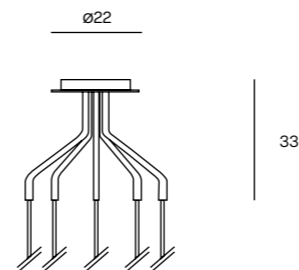

PENDANT 5
Ceiling Rose