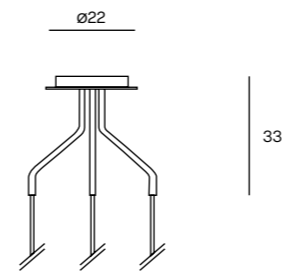

- 103 Black FT
  - 105 White FT
  - 126 Sage Green FT
  - 127 Senape FT
  - 175 Painted Bronze
- 1xE27  
Dimmable according to bulb
- IP20

Unit: cm

**ODILE M**  
Suspension lamp

- 103 Black FT
  - 105 White FT
  - 126 Sage Green FT
  - 127 Senape FT
  - 175 Painted Bronze
- 1xE27  
Dimmable according to bulb
- IP20

Unit: cm

**\_ ADDITIONAL CEILING ROSES**

**MULTI 3**  
Ceiling Rose

105 White FT

Unit: cm

**MULTI 5**  
Ceiling Rose

105 White FT

Unit: cm

**PENDANT 3**  
Ceiling Rose

105 White FT

Unit: cm

**PENDANT 5**  
Ceiling Rose

105 White FT

Unit: cm