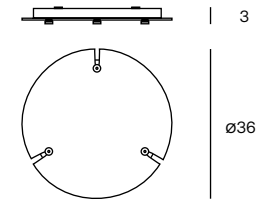

_ ADDITIONAL CEILING ROSES

MULTI 3
Ceiling Rose