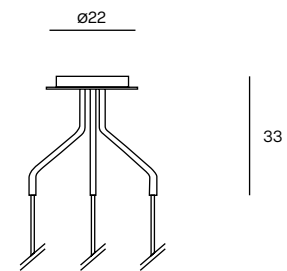

- Wandlampe mit Lampenschirm aus gedrehtem Aluminium und Körper aus Metall. Verfügbar in weiß ft, schwarz ft, salbeigrün ft, senf ft und lackierter Bronze.

ODILE 21
Wall lamp

- 103 Black FT
 - 105 White FT
 - 126 Sage Green FT
 - 127 Senape FT
 - 175 Painted Bronze
- 1xE27
Dimmable according to bulb
 Classe I IP20

Unit: cm

ODILE S
Suspension lamp

- 103 Black FT
 - 105 White FT
 - 126 Sage Green FT
 - 127 Senape FT
 - 175 Painted Bronze
- 1xE27
Dimmable according to bulb
 IP20

Unit: cm

ODILE M
Suspension lamp

- 103 Black FT
 - 105 White FT
 - 126 Sage Green FT
 - 127 Senape FT
 - 175 Painted Bronze
- 1xE27
Dimmable according to bulb
 IP20

Unit: cm

_ ADDITIONAL CEILING ROSES

MULTI 3
Ceiling Rose

105 White FT

Unit: cm

MULTI 5
Ceiling Rose

105 White FT

Unit: cm

PENDANT 3
Ceiling Rose

105 White FT

Unit: cm

PENDANT 5
Ceiling Rose

105 White FT

Unit: cm