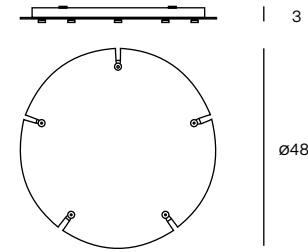

Unit: cm

ODILE S
Suspension lamp

- 103 Black FT
 - 105 White FT
 - 126 Sage Green FT
 - 127 Senape FT
 - 175 Painted Bronze
- 1xE27
Dimmable according to bulb
 IP20

Unit: cm

ODILE M
Suspension lamp

- 103 Black FT
 - 105 White FT
 - 126 Sage Green FT
 - 127 Senape FT
 - 175 Painted Bronze
- 1xE27
Dimmable according to bulb
 IP20

Unit: cm

_ ADDITIONAL CEILING ROSES

MULTI 3
Ceiling Rose

105 White FT

Unit: cm

MULTI 5
Ceiling Rose

105 White FT

Unit: cm