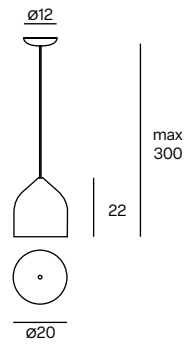

Unit: cm

ODILE S
Suspension lamp

- 103 Black FT
 - 105 White FT
 - 126 Sage Green FT
 - 127 Senape FT
 - 175 Painted Bronze
- 1xE27
Dimmable according to bulb
 IP20

Unit: cm

ODILE M
Suspension lamp

- 103 Black FT
 - 105 White FT
 - 126 Sage Green FT
 - 127 Senape FT
 - 175 Painted Bronze
- 1xE27
Dimmable according to bulb
 IP20