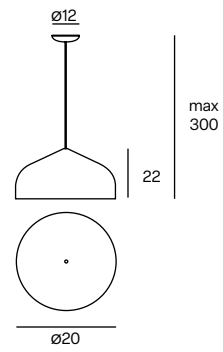

Unit: cm

ODILE S
Suspension lamp

- 103 Black FT
 - 105 White FT
 - 126 Sage Green FT
 - 127 Senape FT
 - 175 Painted Bronze
- 1xE27
Dimmable according to bulb
 IP20

Unit: cm

ODILE M
Suspension lamp

- 103 Black FT
 - 105 White FT
 - 126 Sage Green FT
 - 127 Senape FT
 - 175 Painted Bronze
- 1xE27
Dimmable according to bulb
 IP20

Unit: cm

_ ADDITIONAL CEILING ROSES

MULTI 3
Ceiling Rose

105 White FT

Unit: cm

MULTI 5
Ceiling Rose

105 White FT

Unit: cm