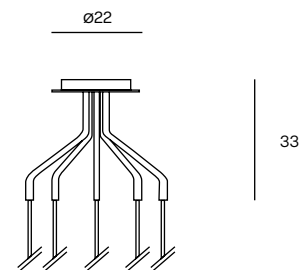

PENDANT 5
Ceiling Rose