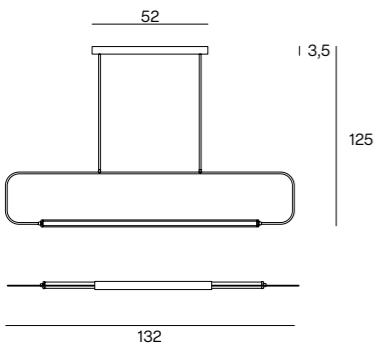

Ceiling lamp

SKYLINES S&P M

Ceiling lamp

SKYLINES SUSPENSION S

Suspension lamp

SKYLINES SUSPENSION M

Suspension lamp

103 Black FT + 152 Satin Brass