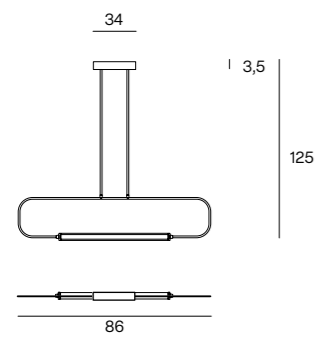

Ceiling lamp

SKYLINES S&P M

Ceiling lamp

SKYLINES SUSPENSION S

Suspension lamp

SKYLINES SUSPENSION M

Suspension lamp

103 Black FT + 152 Satin Brass