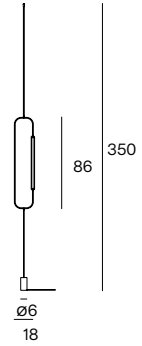

SKYLINES S&P S

Ceiling lamp