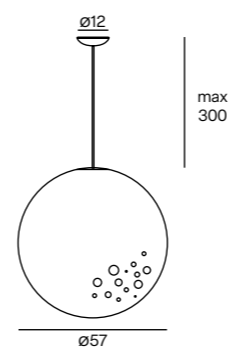

ICELIGHT 60
Suspension lamp

- ☐ ABS White
- Diffuser: PC Polycarbonate
- 1xE27
- Dimmable according to bulb
- IP20

Unit: cm