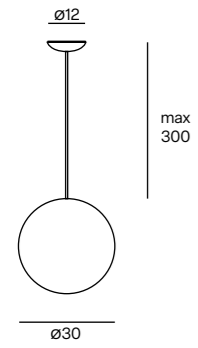

Unit: cm

ICELIGHT 60
Suspension lamp

-  ABS White
- Diffuser: PC Polycarbonate
- 1xE27
- Dimmable according to bulb
-    IP20

Unit: cm

FULLMOON 20
Suspension lamp

FULLMOON 30
Suspension lamp

FULLMOON 45
Suspension lamp

 105 White FT

Unit: cm