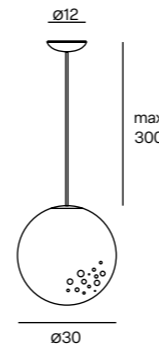

ICELIGHT 30
Suspension lamp

- ☐ ABS White
- Diffuser: PC Polycarbonate
- 1xE27
- Dimmable according to bulb
- IP20

Unit: cm