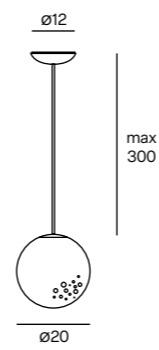

Unit: cm

SUMO L
Suspension lamp

-  ABS White
- Diffuser: PC Polycarbonate
- 1xE27
- Dimmable according to bulb
-    IP20

Unit: cm

ICELIGHT 20
Suspension lamp

-  ABS White
- Diffuser: PC Polycarbonate
- 1xE27
- Dimmable according to bulb
-    IP20

 105 White FT

Unit: cm