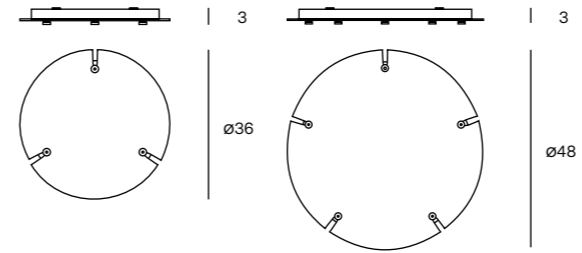

_ ADDITIONAL CEILING ROSES

MULTI 3 - 5
Ceiling Rose