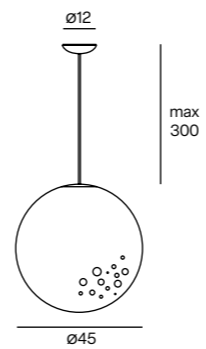

Unit: cm

ICELIGHT 30
Suspension lamp

-  ABS White
- Diffuser: PC Polycarbonate
- 1xE27
- Dimmable according to bulb
-    IP20

Unit: cm

ICELIGHT 45
Suspension lamp

-  ABS White
- Diffuser: PC Polycarbonate
- 1xE27
- Dimmable according to bulb
-    IP20