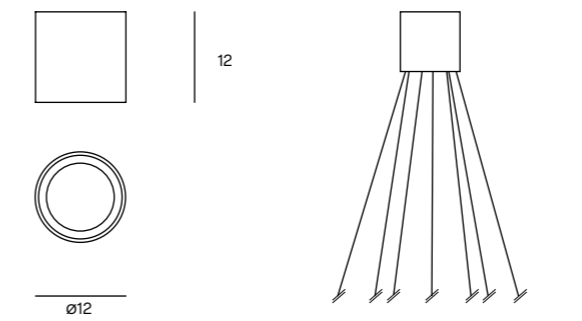

_ ADDITIONAL CEILING ROSES

MULTI 3 - 5
Ceiling Rose

 105 White FT

Unit: cm

PENDANT 3 - 5
Ceiling Rose

 105 White FT

Unit: cm

CLUSTER (Max 9)
Ceiling Rose