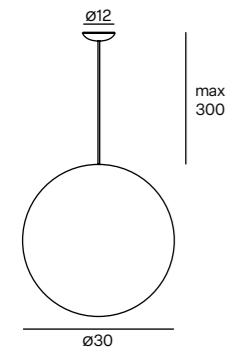

FULLMOON 60
Suspension lamp