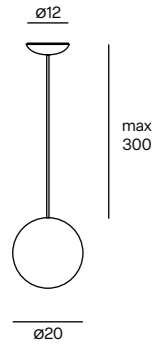

Unit: cm

ICELIGHT 60
Suspension lamp

-  ABS White
- Diffuser: PC Polycarbonate
- 1xE27
- Dimmable according to bulb
-    IP20

Unit: cm

FULLMOON 20
Suspension lamp

FULLMOON 30
Suspension lamp

FULLMOON 45
Suspension lamp

 105 White FT

Unit: cm