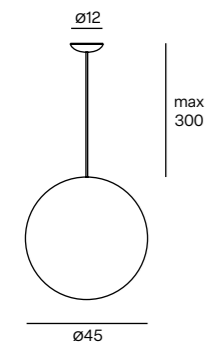

FULLMOON 45
Suspension lamp