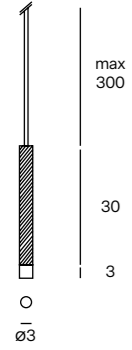

TØB TWIST 30
Suspension lamp

- 150 Chrome
- 153 Polished Brass
- 157 Black Nickel

LED 5W 540lm 2700K CRI>90
LED 5W 600lm 3000K CRI>90
Dimmable TRIAC
Driver not included

Classe I IP20

Unit: cm