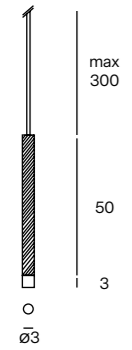

- Suspension lamp made of brass, available in three lengths (33, 53 and 83 cm) and in smooth brass (line), grooved brass (stripes), and twisted brass (twist). Embedded LED lighting source and power supply included in the ceiling roses only, thanks to which free compositions can be created. Available in polished brass, chrome and black nickel with ceiling roses in white ft or black ft.

Unit: cm

TØB STRIPES 80
Suspension lamp

-  150 Chrome
-  153 Polished Brass
-  157 Black Nickel

LED 5W 540lm 2700K CRI>90
LED 5W 600lm 3000K CRI>90
Dimmable TRIAC
Driver not included

  Classe I IP20

Unit: cm

TØB TWIST 30
Suspension lamp

- 150 Chrome
- 153 Polished Brass
- 157 Black Nickel

LED 5W 540lm 2700K CRI>90
LED 5W 600lm 3000K CRI>90
Dimmable TRIAC
Driver not included

Classe I IP20

Unit: cm

TØB TWIST 50
Suspension lamp