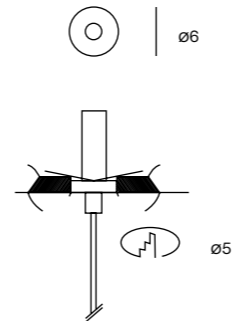

ROS-IN-DRI
Ceiling rose

- 103 Black ft
- 105 White FT

Dimmable driver TRIAC included

Unit: cm