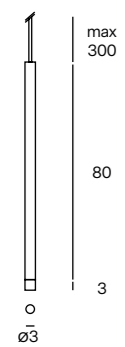

TØB LINE 80
Suspension lamp

- 150 Chrome
- 153 Polished Brass
- 157 Black Nickel

LED 5W 540lm 2700K CRI>90
LED 5W 600lm 3000K CRI>90
Dimmable TRIAC
Driver not included

Classe I IP20

Unit: cm