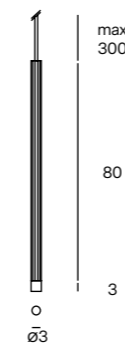

  Classe I IP20

Unit: cm

TØB STRIPES 50
Suspension lamp

-  150 Chrome
-  153 Polished Brass
-  157 Black Nickel

LED 5W 540lm 2700K CRI>90
LED 5W 600lm 3000K CRI>90
Dimmable TRIAC
Driver not included

  Classe I IP20

Unit: cm

TØB STRIPES 80
Suspension lamp

-  150 Chrome
-  153 Polished Brass
-  157 Black Nickel

LED 5W 540lm 2700K CRI>90
LED 5W 600lm 3000K CRI>90
Dimmable TRIAC
Driver not included

  Classe I IP20

Unit: cm