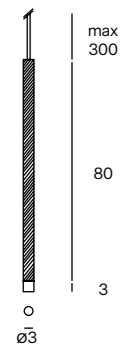

Unit: cm

TØB STRIPES 80
Suspension lamp

-  150 Chrome
-  153 Polished Brass
-  157 Black Nickel

LED 5W 540lm 2700K CRI>90
LED 5W 600lm 3000K CRI>90
Dimmable TRIAC
Driver not included

  Classe I IP20

Unit: cm

TØB TWIST 30
Suspension lamp

- 150 Chrome
- 153 Polished Brass
- 157 Black Nickel

LED 5W 540lm 2700K CRI>90
LED 5W 600lm 3000K CRI>90
Dimmable TRIAC
Driver not included

Classe I IP20

Unit: cm

TØB TWIST 50
Suspension lamp

- 150 Chrome
- 153 Polished Brass
- 157 Black Nickel

LED 5W 540lm 2700K CRI>90
LED 5W 600lm 3000K CRI>90
Dimmable TRIAC
Driver not included

Classe I IP20

Unit: cm

TØB TWIST 80
Suspension lamp

- 150 Chrome
- 153 Polished Brass
- 157 Black Nickel