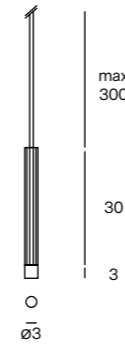

TØB STRIPES 30
Suspension lamp

- 150 Chrome
- 153 Polished Brass
- 157 Black Nickel

LED 5W 540lm 2700K CRI>90
LED 5W 600lm 3000K CRI>90
Dimmable TRIAC
Driver not included

Classe I IP20

Unit: cm