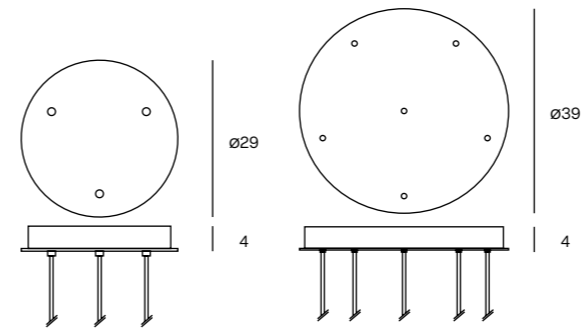

Unit: cm

ROS-IN-DRI
Ceiling rose

- 103 Black ft
- 105 White FT

Dimmable driver TRIAC included

Unit: cm

ROS-MULTI-DRI3/ ROS-MULTI-DRI6
Ceiling rose

- 103 Black ft
- 105 White FT

Dimmable driver TRIAC included

Unit: cm