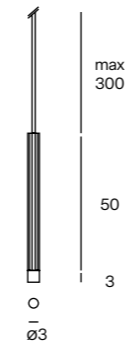

TØB STRIPES 50
Suspension lamp

- 150 Chrome
- 153 Polished Brass
- 157 Black Nickel

LED 5W 540lm 2700K CRI>90
LED 5W 600lm 3000K CRI>90
Dimmable TRIAC
Driver not included

Classe I IP20

Unit: cm