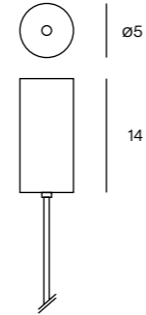

_ CEILING ROSES

ROS-DRI
Ceiling rose

- 103 Black ft
- 105 White FT

Dimmable driver TRIAC included

Unit: cm