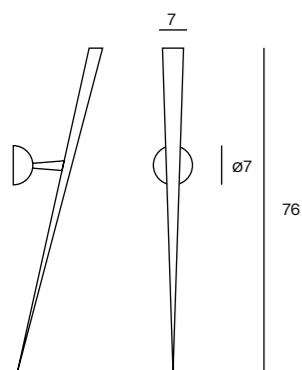

TRYLON
 Wall lamp

- Lampada da parete realizzata in alluminio con sorgente LED integrata ed alimentatore elettronico dimmerabile TRIAC. Disponibile in nero opaco, bianco opaco ed oro verniciato.

- Wall lamp made of aluminium with embedded LED lighting source and TRIAC dimmable electronic power supply. Available in matte black, matte white and painted gold.

■ 102 Matte Black
 □ 106 Matte White
 ■ 164 Painted Gold

LED 8W 540lm 2700K CRI>90
 Dimmable TRIAC

CE Classe I IP20

Unit: cm