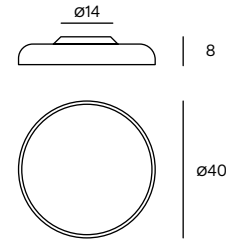

ZERO 40
Ceiling lamp

- 103 Black FT
- 105 White FT
- 138 Red-Brown FT
- 140 Gres Dove-grey FT

LED SMD 28W 2100lm 2700K CRI>90
LED SMD 28W 2200lm 3000K CRI>90
Dimmable TRIAC (DALI on request)

Classe I IP20

Unit: cm