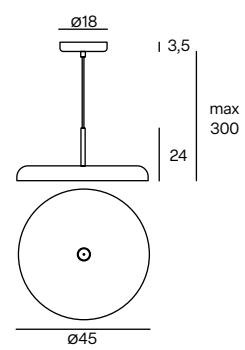

ZERO L
Suspension lamp

- 103 Black FT
- 105 White FT
- 138 Red-Brown FT
- 140 Gres Dove-grey FT

LED SMD 48W 3456lm 2700K CRI>90
LED SMD 48W 3600lm 3000K CRI>90
Dimmable TRIAC (DALI on request)

Classe I IP20

Unit: cm