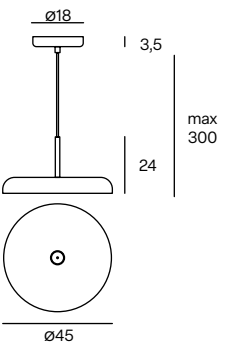

ZERO M
Suspension lamp

- 103 Black FT
- 105 White FT
- 138 Red-Brown FT
- 140 Gres Dove-grey FT

LED SMD 28W 2020lm 2700K CRI>90
LED SMD 28W 2100lm 3000K CRI>90
Dimmable TRIAC (DALI on request)

Classe I IP20

Unit: cm