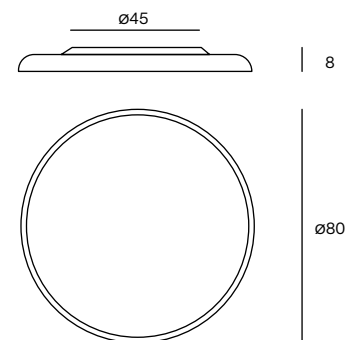

ZERO 80
Ceiling lamp

- 103 Black FT
- 105 White FT
- 138 Red-Brown FT
- 140 Gres Dove-grey FT

LED SMD 90W 6750lm 2700K CRI>90
LED SMD 90W 7200lm 3000K CRI>90
Dimmable TRIAC (DALI on request)

Classe I IP20

Unit: cm