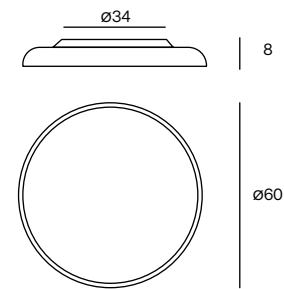

ZERO 60
Ceiling lamp

- 103 Black FT
- 105 White FT
- 138 Red-Brown FT
- 140 Gres Dove-grey FT

LED SMD 56W 4300lm 2700K CRI>90
LED SMD 56W 4480lm 3000K CRI>90
Dimmable TRIAC (DALI on request)

Classe I IP20

Unit: cm