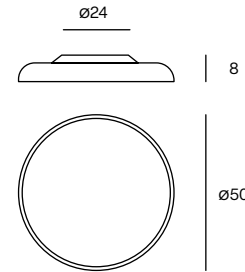

ZERO 50
Ceiling lamp

- 103 Black FT
- 105 White FT
- 138 Red-Brown FT
- 140 Gres Dove-grey FT

LED SMD 44W 3260lm 2700K CRI>90
LED SMD 44W 3400lm 3000K CRI>90
Dimmable TRIAC (DALI on request)

Classe I IP20

Unit: cm