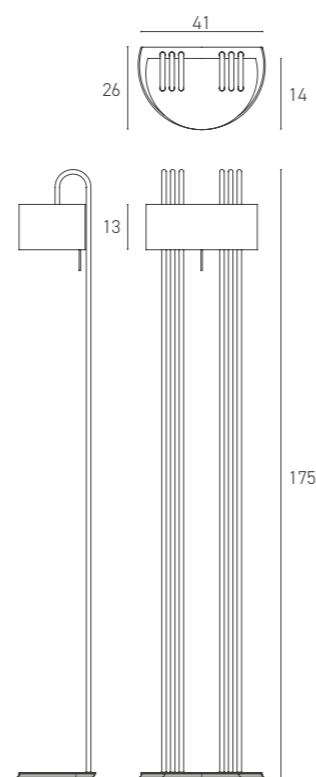

Dimmable Included

LIGHT SOURCE

TMB02

LED 15W 220/240V
1200lm 3000k CRI>90

TMB11

UP **LED** 220/240V light indirect 34W
2900lm 3000k CRI>90

DOWN **LED** 220/240V light direct 15W
1200lm 3000k CRI>90

CERTIFICATION

CE  Classe I IP20

TMB 11

TMB 02

Units: cm