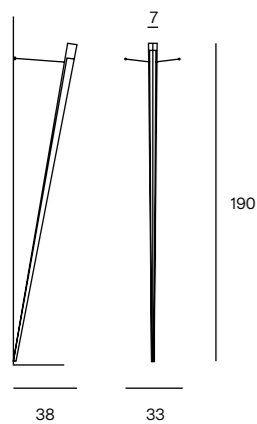

TORCHÉRE
Wall lamp

- Lampada da parete realizzata in metallo con attacco a terra. Sorgente LED integrata e dimmer a pedale incluso. Disponibile in nero opaco, bianco opaco ed oro verniciato.

- Wall lamp made of metal with floor socket. Embedded LED lighting source and pedal dimmer included. Available in matte black, matte white and painted gold.

- Applique murale en métal avec prise de terre. Source LED intégrée et variateur d'intensité à pédale inclus. Disponible en noir mat, blanc mat et or peint.

- Wandlampe aus Metall mit Stecker auf dem Boden. Integrierte LED-Lichtquelle und Pedal-Dimmer. Verfügbar mit Verzierungen in mattschwarz, mattweiß oder lackiertem Gold.