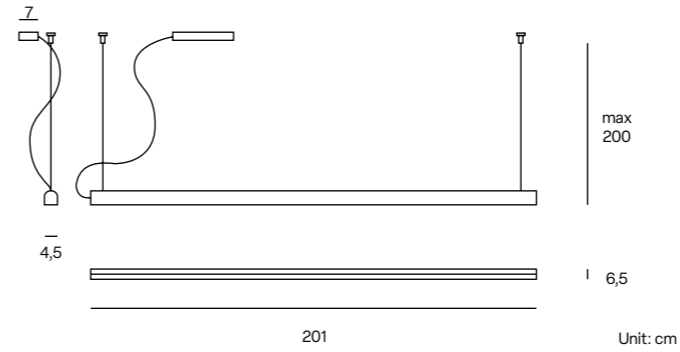

CE Classe I IP20

Unit: cm

**EGO XL**  
Suspension lamp

 103 Black FT  
105 White FT  
138 Red-Brown FT

LED 34W 4080lm 2700K CRI>90  
LED 34W 4080lm 3000K CRI>90  
Dimmable TRIAC

CE Classe I IP20

Unit: cm

**EGO XXL**  
Suspension lamp