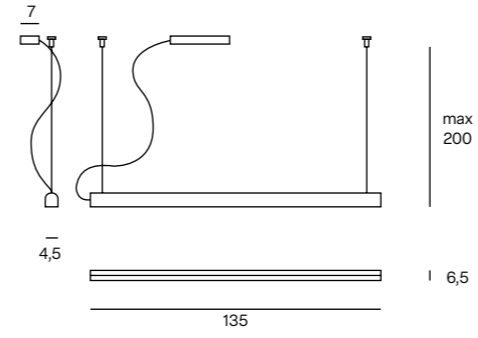

EGO L
Suspension lamp

103 Black FT
105 White FT
138 Red-Brown FT

LED 28W 3360lm 2700K CRI>90
LED 28W 3360lm 3000K CRI>90
Dimmable TRIAC

CE Classe I IP20

Unit: cm