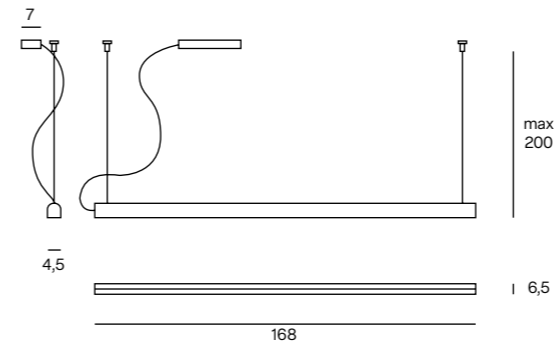

LED 40W 4800lm 2700K CRI>90  
LED 40W 4800lm 3000K CRI>90  
Push dimmer on the structure

CE  IP20

Unit: cm

**EGO L**  
Suspension lamp

 103 Black FT  
105 White FT  
138 Red-Brown FT

LED 28W 3360lm 2700K CRI>90  
LED 28W 3360lm 3000K CRI>90  
Dimmable TRIAC

CE Classe I IP20

Unit: cm

**EGO XL**  
Suspension lamp

 103 Black FT  
105 White FT  
138 Red-Brown FT

LED 34W 4080lm 2700K CRI>90  
LED 34W 4080lm 3000K CRI>90  
Dimmable TRIAC

CE Classe I IP20

Unit: cm

**EGO XXL**  
Suspension lamp