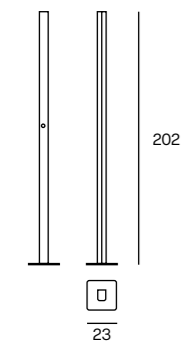

**EGO 11**  
Floor lamp

 103 Black FT  
105 White FT  
138 Red-Brown FT

LED 34W 4080lm 2700K CRI>90  
LED 34W 4080lm 3000K CRI>90  
Push dimmer on the structure

CE  IP20

Unit: cm

**EGO 12**  
Floor lamp

 103 Black FT  
105 White FT  
138 Red-Brown FT