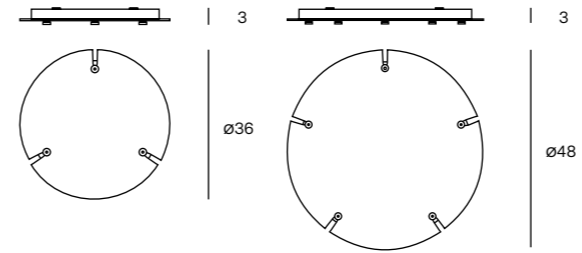

Unit: cm

**\_ ADDITIONAL CEILING ROSES**

**MULTI 3 - 5**  
Ceiling Rose

 105 White FT

Unit: cm

**PENDANT 3 - 5**  
Ceiling Rose

 105 White FT

Unit: cm