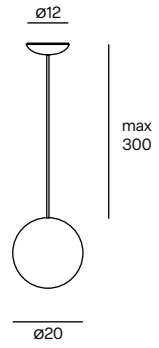

Unit: cm

**ICELIGHT 60**  
Suspension lamp

-   ABS White
- Diffuser: PC Polycarbonate
- 1xE27
- Dimmable according to bulb
-    IP20

Unit: cm

**FULLMOON 20**  
Suspension lamp

**FULLMOON 30**  
Suspension lamp

**CLUSTER (Max 9)**  
Ceiling Rose

 105 White FT

Unit: cm