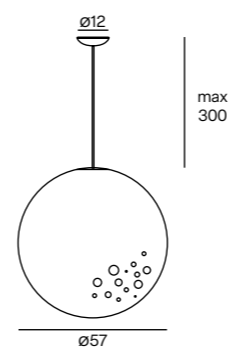

ICELIGHT 60
Suspension lamp

- ☐ ABS White
- Diffuser: PC Polycarbonate
- 1xE27
- Dimmable according to bulb
- IP20

Unit: cm