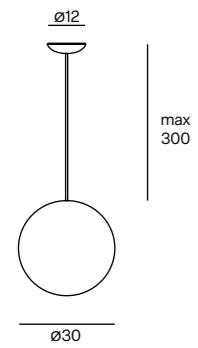

Unit: cm

**ICELIGHT 60**  
Suspension lamp

-   ABS White
- Diffuser: PC Polycarbonate
- 1xE27
- Dimmable according to bulb
-    IP20

Unit: cm

**FULLMOON 20**  
Suspension lamp

**FULLMOON 30**  
Suspension lamp