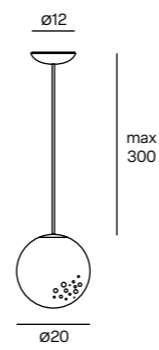

Unit: cm

**SUMO L**  
Suspension lamp

-   ABS White
- Diffuser: PC Polycarbonate
- 1xE27
- Dimmable according to bulb
-    IP20

Unit: cm

**ICELIGHT 20**  
Suspension lamp

-   ABS White
- Diffuser: PC Polycarbonate
- 1xE27
- Dimmable according to bulb
-    IP20