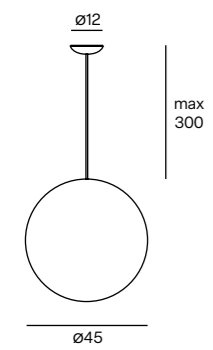

FULLMOON 45
Suspension lamp