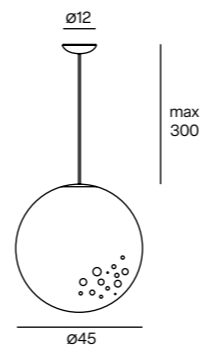

Unit: cm

**ICELIGHT 30**  
Suspension lamp

-   ABS White
- Diffuser: PC Polycarbonate
- 1xE27
- Dimmable according to bulb
-    IP20

Unit: cm

**ICELIGHT 45**  
Suspension lamp

-   ABS White
- Diffuser: PC Polycarbonate
- 1xE27
- Dimmable according to bulb
-    IP20