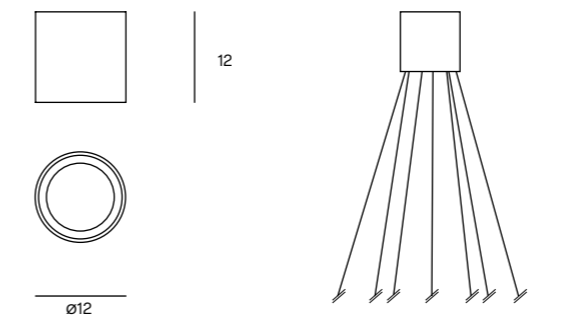

CLUSTER (Max 9)
Ceiling Rose