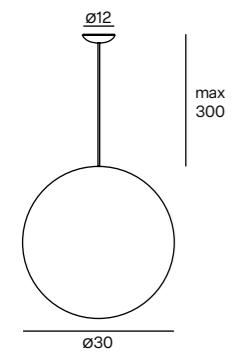

FULLMOON 60
Suspension lamp