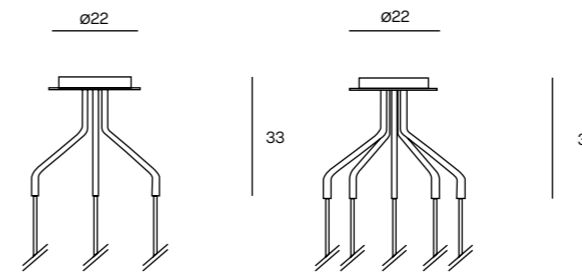

_ ADDITIONAL CEILING ROSES

MULTI 3 - 5
Ceiling Rose

 105 White FT

Unit: cm

PENDANT 3 - 5
Ceiling Rose

 105 White FT

Unit: cm

CLUSTER (Max 9)
Ceiling Rose