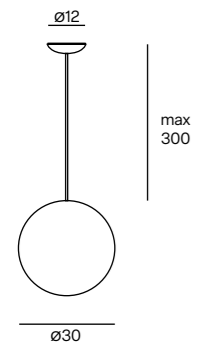

Unit: cm

ICELIGHT 60
Suspension lamp

-  ABS White
- Diffuser: PC Polycarbonate
- 1xE27
- Dimmable according to bulb
-    IP20

Unit: cm

FULLMOON 20
Suspension lamp

FULLMOON 30
Suspension lamp

FULLMOON 45
Suspension lamp

 105 White FT

Unit: cm